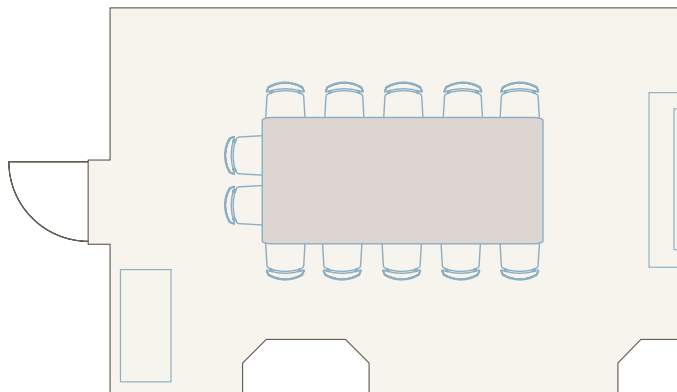

SAN FRANCISCO

PROPER

HOTEL

BOARDROOM: RUDIUM HALL II
FLOORPLAN AND SPACE CAPACITY
280 Sq. Ft.

HIGHLIGHTS

- ◆ Ideal for board meetings, executive breakfasts, think sessions, partner luncheons, and breakout sessions
- ◆ Seated capacity of up to 12
- ◆ Mounted Samsung Smart TV with flexible A/V options and streaming capabilities
- ◆ ADA-accessible